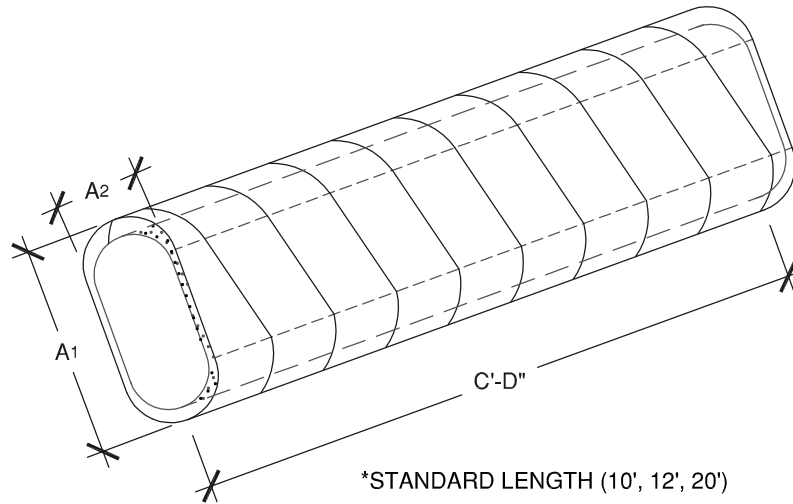

SPO

*STANDARD LENGTH (10', 12', 20')

SPIRAL PIPE

LSPO

STANDARD LENGTH GALV - 5'-0"
 STANDARD LENGTH SS304 - 4'-0"
 STANDARD LENGTH SS316 - 4'-0"
 STANDARD LENGTH ALUMINUM - 4'-0"

LONGSEAM PIPE