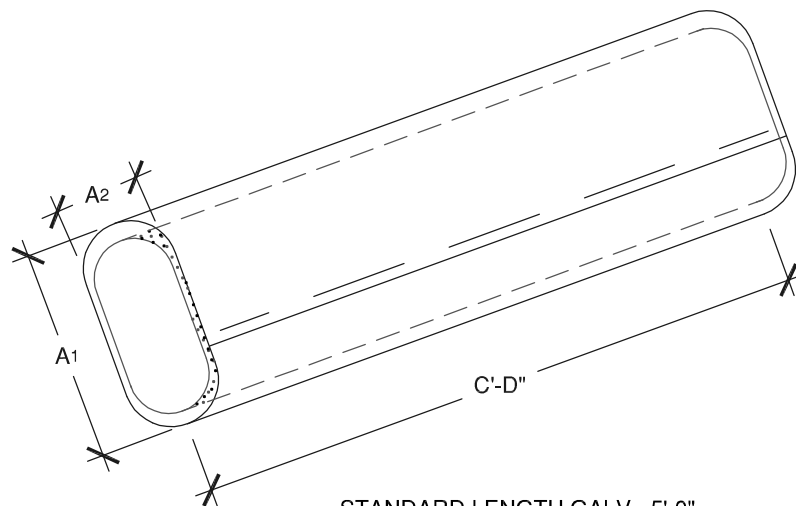

SPO

*STANDARD LENGTH (10', 12', 20')

SPIRAL PIPE

LSPO

STANDARD LENGTH GALV - 5'-0"
 STANDARD LENGTH SS304 - 4'-0"
 STANDARD LENGTH SS316 - 4'-0"
 STANDARD LENGTH ALUMINUM - 4'-0"

LONGSEAM PIPE